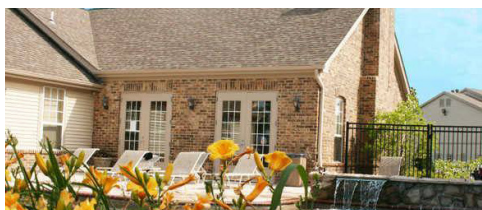

ArchInterimHousing

Bell Prairie

O'Fallon, MO 63368

This property offers a great location with easy highway access just minutes from entertainment, dining and shopping! O'Fallon is just 30 minutes outside of St. Louis and was ranked as one of the top places to live and home to Mastercard International and Citi Bank. Create an impressive meal in your fully furnished gourmet designer kitchen, then sit back and relax on your designer sofa to watch your favorite movie on your 32" TV! All the comforts of home are offered in this fully furnished apartment home!

Temporary Living. Comfortable Lifestyle. St. Louis Corporate Housing

PROPERTY FEATURES

- Gated Access
- Private Patios & Balcony
- 24-Hour Fitness Center
- Business Center
- Whirlpool/Spa
- Sport Court
- Sparkling Swimming Pool