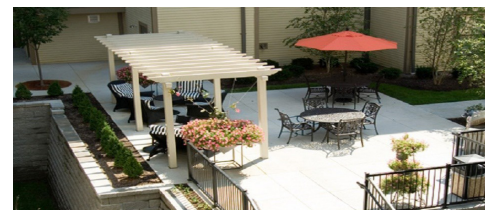

## Kings Landing

Creve Couer, MO 63141

Kings Landing is Creve Coeur's newest luxury apartment community! Offering luxury, convenience, and an excellent location, extended resident services, large open floor plans and a professional staff who will keep your hectic life stress free so you can enjoy the finer things in life. This is a great property for your extended stay in St. Louis. Check out one of our corporate suites at Kings Landing and enjoy a great temporary home.

### PROPERTY FEATURES

- Secure Access Building
- Elevators
- Garage Parking
- 24-Hour Fitness Center
- On-Site Restaurant
- Courtyard with BBQ's
- Pet Friendly
- Continental Breakfast
- Courtesy Newspapers
- Valet Dry Cleaning